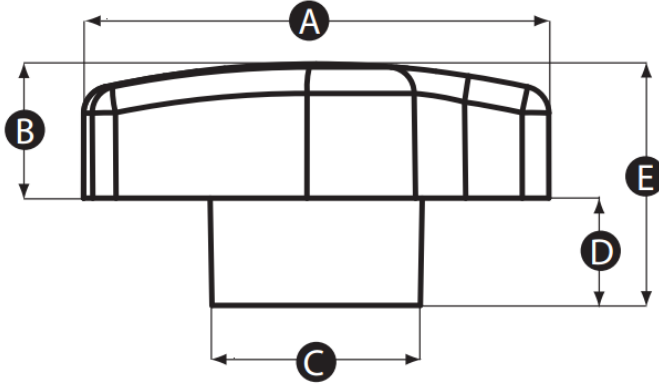

G16FPK Female Offset Wing Knob

Features

- Offset wing profile, attractive modern design
- Excellent 'finger and thumb' grip

Material

- Body: High impact resistant thermoplastic, matt black finish
- Insert: Brass

Part No.	A	B	C	D	E	Thread Size
G16FPK-12723U	35	10	16	8	18	M5
G16FPK-12724Q						M6
G16FPK-12725X	45	13	20	11	24	M8
G16FPK-12726T						M10